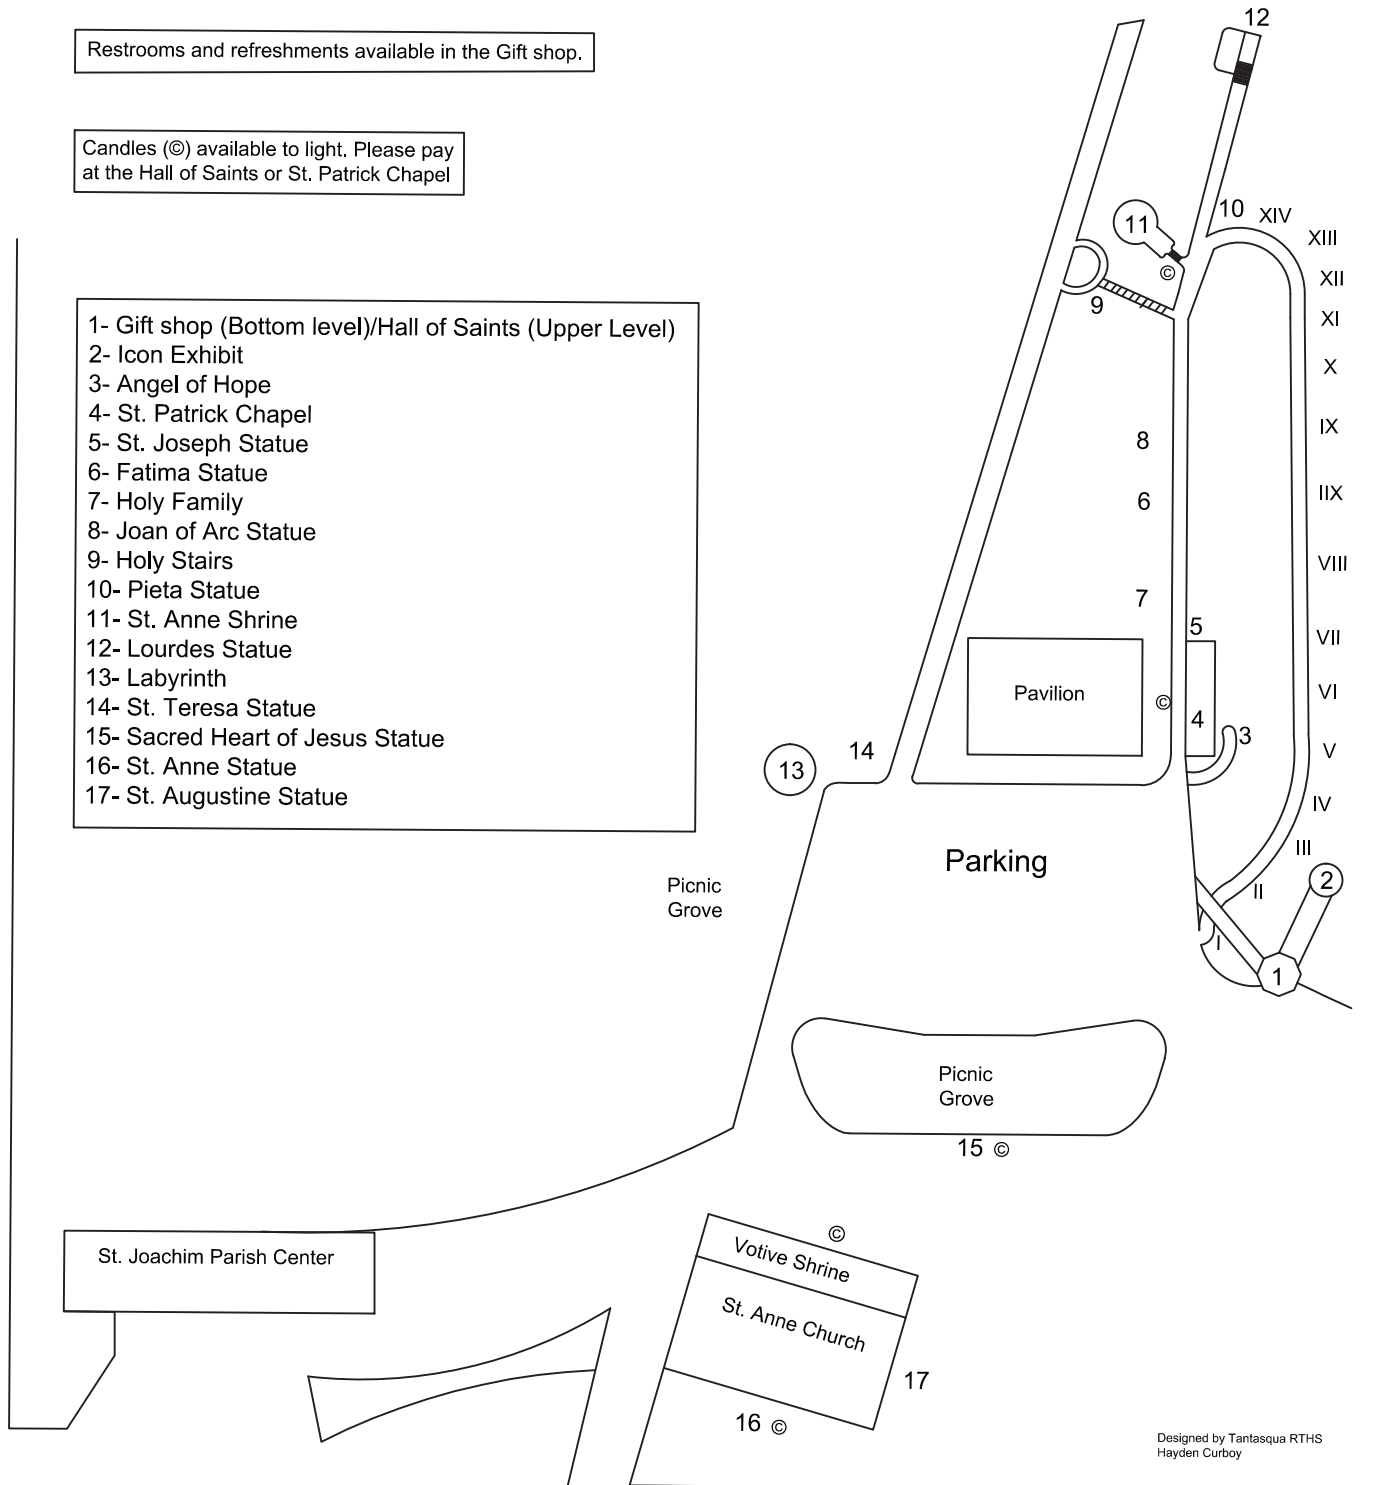

Map of St. Anne Shrine

Restrooms and refreshments available in the Gift shop.

Candles (©) available to light. Please pay at the Hall of Saints or St. Patrick Chapel

Route 148

- 1- Gift shop (Bottom level)/Hall of Saints (Upper Level)
- 2- Icon Exhibit
- 3- Angel of Hope
- 4- St. Patrick Chapel
- 5- St. Joseph Statue
- 6- Fatima Statue
- 7- Holy Family
- 8- Joan of Arc Statue
- 9- Holy Stairs
- 10- Pieta Statue
- 11- St. Anne Shrine
- 12- Lourdes Statue
- 13- Labyrinth
- 14- St. Teresa Statue
- 15- Sacred Heart of Jesus Statue
- 16- St. Anne Statue
- 17- St. Augustine Statue

Designed by Tantasqua RTHS
Hayden Curbooy

Route 20